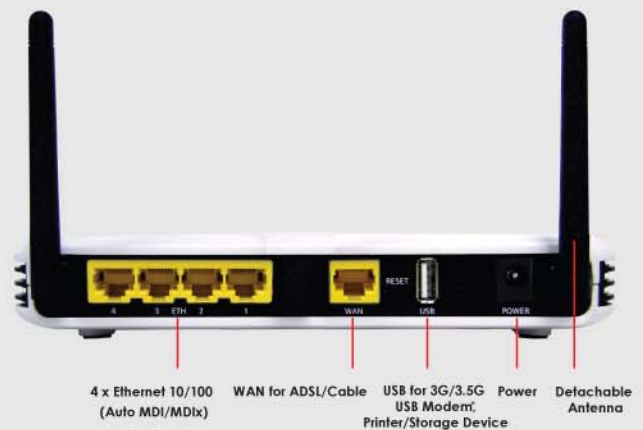

Specifications

Standards	Wireless 802.11 b/g/n (draft 2.0)	IEEE 802.3 10/100, IEEE 802.3u	USB 2.0 host
Network Support	Network Address Translation (NAT)	IP/TCP/UDP/ICMP Application support	Multi Range Port Forwarding
	PPP Manual Connect/Disconnect	DDNS	PPPoE DHCP and Static IP Connectivity
Wireless Security Support	WEP (64/128-bit)	WPA-PSK Personal/WPA2-PSK Personal	TKIP, AES
Security Support	NAT for basic Firewall support	Packet Filtering Firewall support	Stateful Packet Inspection (SPI) support
	Protection against Denial of Service (DoS) attacks	Password Authentication for router	
Frequency	2.4 GHz - 2.4835 GHz		
LED Indicators	1 x Power LED	4 x Ethernet Link Status LED	1 x WAN Link Status
	1 x USB Device LED	1 x 3.5G Connection Status LED	1 x Wireless LAN Link Status LED
	WiFi Protected Setup (WPS) LED		
Port	4 x RJ45 for LAN port	1 x RJ45 for WAN port	1 x USB Type A for 3G/3.5G modem*
Dimensions	200mm(W) x 125mm(D) x 30.5mm(H)		
Environment (Temperature)	Operating : 0°C to 40°C (32°F to 104°F)	Non-operating : -25°C to 70°C (-13°F to 158°F)	
Environment (Humidity)	Operating : 30% to 80% Relative Humidity (Non-condensing)	Non-operating : 30% to 95% Relative Humidity (Non-condensing)	
Package Includes	HW550-3G	1 x AC/DC Power Adaptor	1 x Ethernet Cable
		1 x Resource CD	1 x Easy Start Guide