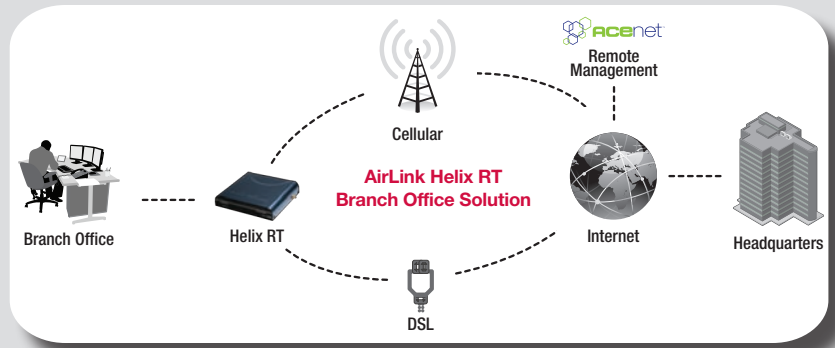

Simplified Routing

Choosing, deploying and managing a cellular router solution can be a complex task for any organization. With the Helix RT, we have combined the reliability and simplicity of ALEOS, our embedded intelligent operating system, with the robust remote configuration tools of ACEware™, our management software suite. The Helix RT is a simplified solution to complex business needs.

Hosted Remote Management

When deploying a wireless data solution in field locations, having the ability to manage the cellular routers is invaluable. Remote management avoids expensive trips by field technicians to remote locations to configure or troubleshoot a device. By leveraging ACEnet™, our commercial hosted remote management tool, customers can perform device maintenance, monitor overall performance and diagnose system and network issues for their entire deployment.

SIERRA WIRELESS
AirLink™ Solutions

AirLink Helix RT

Commercial 3G Router

Business Continuity Applications

BRANCH OFFICE SCENARIO

CUSTOMER

- Regionally based branch offices in need of a reliable business continuity solution to ensure flawless up-time.

SOLUTION

- Helix RT integrated with LAN network for automatic failover to 3G
- Fully IPsec compliant VPN connection to headquarters
- Wi-Fi connection to employee laptops and handheld devices

BENEFITS

- Flawless Connection: Automatic failover in the event of wireline connection failure
- Secure: Data security for WWAN (cellular) and local WAN (Wi-Fi) connections
- Simple: Easy deployment, set-up and management for complex solutions